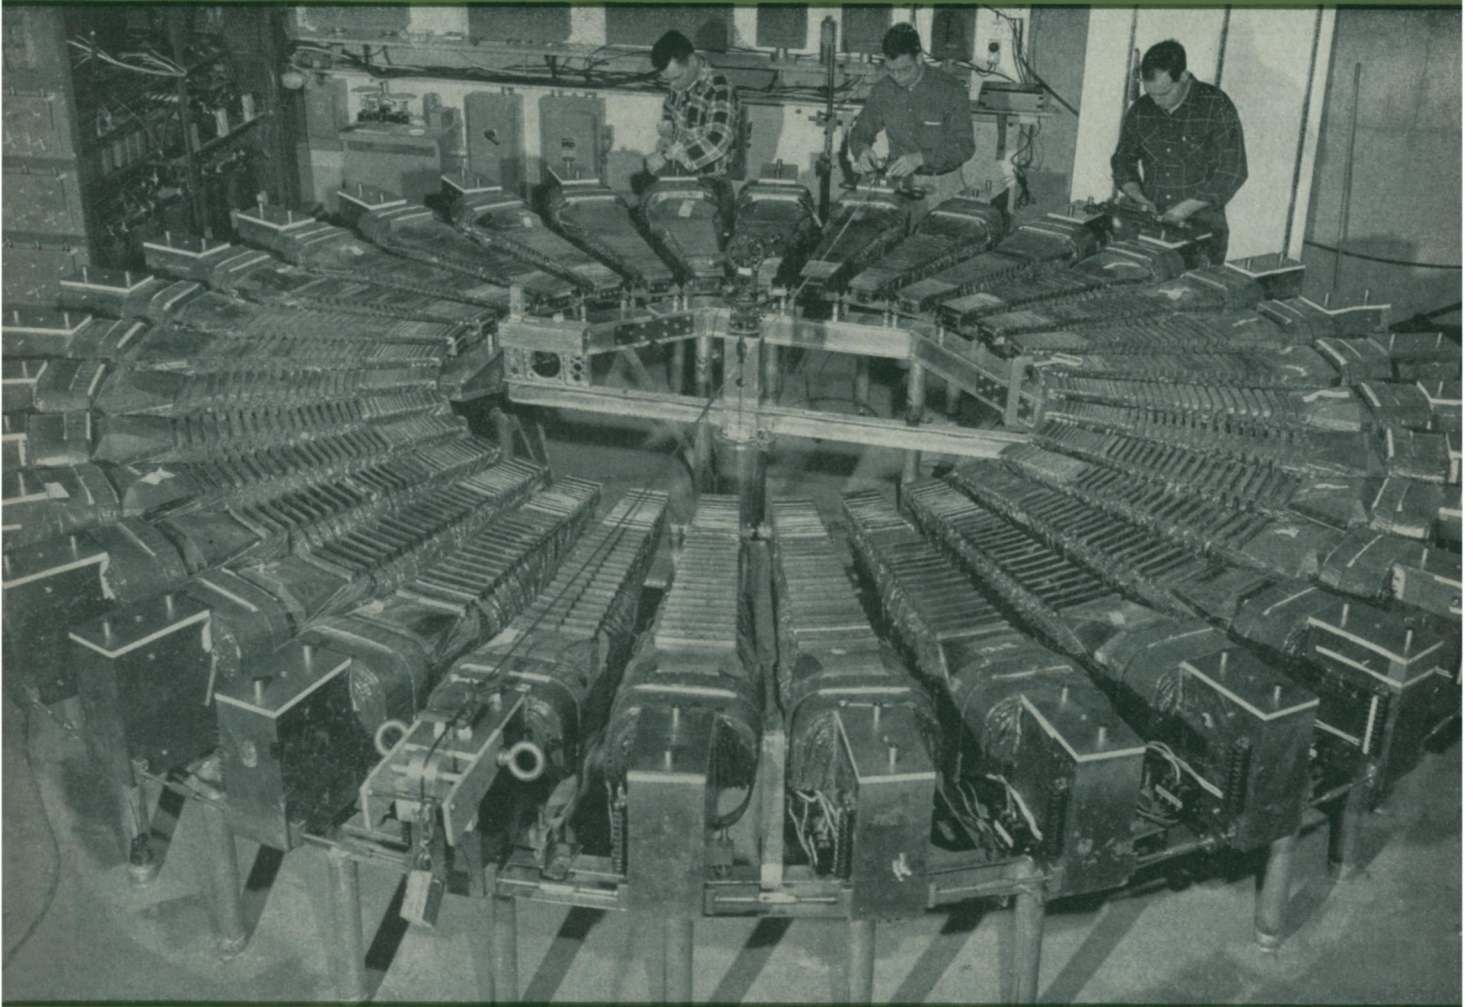

Electron "Stacker"

See Page 179

A SCIENCE SERVICE PUBLICATION

• CIRCULAR SLIDE RULES •

No. 1028

No. 1028 "ATLAS" SLIDE RULE
Made of white enameled aluminum. Diameter $8\frac{1}{2}$ ", engine divided. The outer Scale is the equivalent of a straight 25" long slide rule. The next scale is divided in equal divisions and is used for solving a few types of problems and for quickly locating any factor on the spiral. The third scale is a spiral having 30 coils and equivalent to a straight slide rule 60 feet long. The "ATLAS" is invaluable for many types of work, as it replaces the larger and more cumbersome laboratory slide rule.
The "ATLAS" gives the Sines, Cosines, Tangents and Cotangents of all angles from 0 to 90° and reads to 1'. It gives the decimal equivalents of fractions to six figures. **- 12.95**