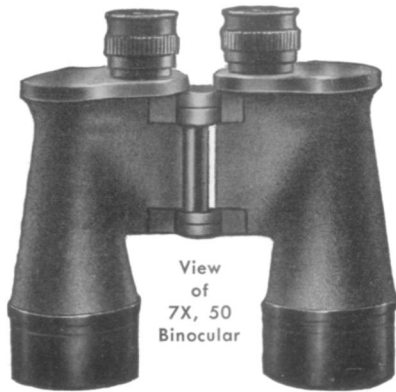

WAR BARGAINS in LENSES and PRISMS

NOW! MAKE YOUR OWN BINOCULARS!

Sorry! No more machined sets of 7X, 50 Binocular Metal Parts. We do have unmachined left and right body and cover plate castings . . . but no other parts.
Stock # 8 20-Q ----- $2.50 Postpaid

COMPLETE SET OF LENSES AND PRISMS FROM NAVY'S 7 x 50 MODEL

SAVE UP TO $150.00!

Here's an unusual opportunity to secure a fine set of Binoculars . . . at a tremendous saving of money. Build them yourself with all of the very same optics contained in the Navy's 7 Power Glasses . . . the Binoculars which received such wide acclaim during the war. If, however, you wish to construct a Monocular (½ a Binocular) you may do so. Monocular Sets comprise ½ quantities of the same optics required for the Binocular. The full Binocular Set comprises the following:—2 Cemented Achromatic Eye Piece Lenses, 17.5 mms. diam.; 2 Eye Field Lenses; 4 Porro Prisms; 2 Cemented Achromatic Objective Lenses, diam. 52 mms. All Lenses have the new low reflection coating. Complete assembly directions included.

Stock # 5102-Q Binocular Set of Lenses and Prisms $25.00 Postpaid

Stock # 5103-Q Monocular set of Lenses and Prisms $12.50 Postpaid

All items Finely Ground and Polished, some Edges Slightly Chipped or Other Slight Imperfections Which We Guarantee Will Not Interfere with Their Use. Come Neatly Packed and Marked.

TO KEEP POSTED on all our new Optical Items, send 10c and your name and address to get on our regular "Flash" mailing list.

GIANT SIZE RED AND AMBER FILTERS

Filter material is cemented between glass. All ¾" thick.

Stock #	Color	Diam.	Price
706-Q	Red	7-¾"	$4.00
707-Q	Red	5-¾"	3.00
708-Q	Amber	7-¾"	3.00
709-Q	Amber	5-¾"	2.00

POLARIZING FILTER—Diam. 73 mm. Perfect condition.
Stock # 637-Q ----- $3.00 Postpaid

MOUNTED PROJECTION LENS

A mounted f 2.1; 3.5 inch F.L. Projection Lens mfgd. on a Navy contract to be used on a 35 mm. Projector. Low reflection coated. Perfect condition. Black finish threaded at rear end. Outside diam. approx. 2 inches.
Stock # 4031-Q ----- $12.00 Postpaid

35 MM KODACHROME PROJECTING LENS SET—Consists of 2 Achromatic Lenses for projecting, plus 2 Condensing Lenses and a piece of Heat Absorbing Glass with directions.
Stock # 4029-Q ----- $3.10 Postpaid

35 MM KODACHROME PROJECTING LENS SET—Consists of Achromatic Lens for projecting, plus a Condensing Lens and a piece of Heat Absorbing Glass with directions.
Stock # 4025-Q ----- $1.95 Postpaid

MISCELLANEOUS ITEMS